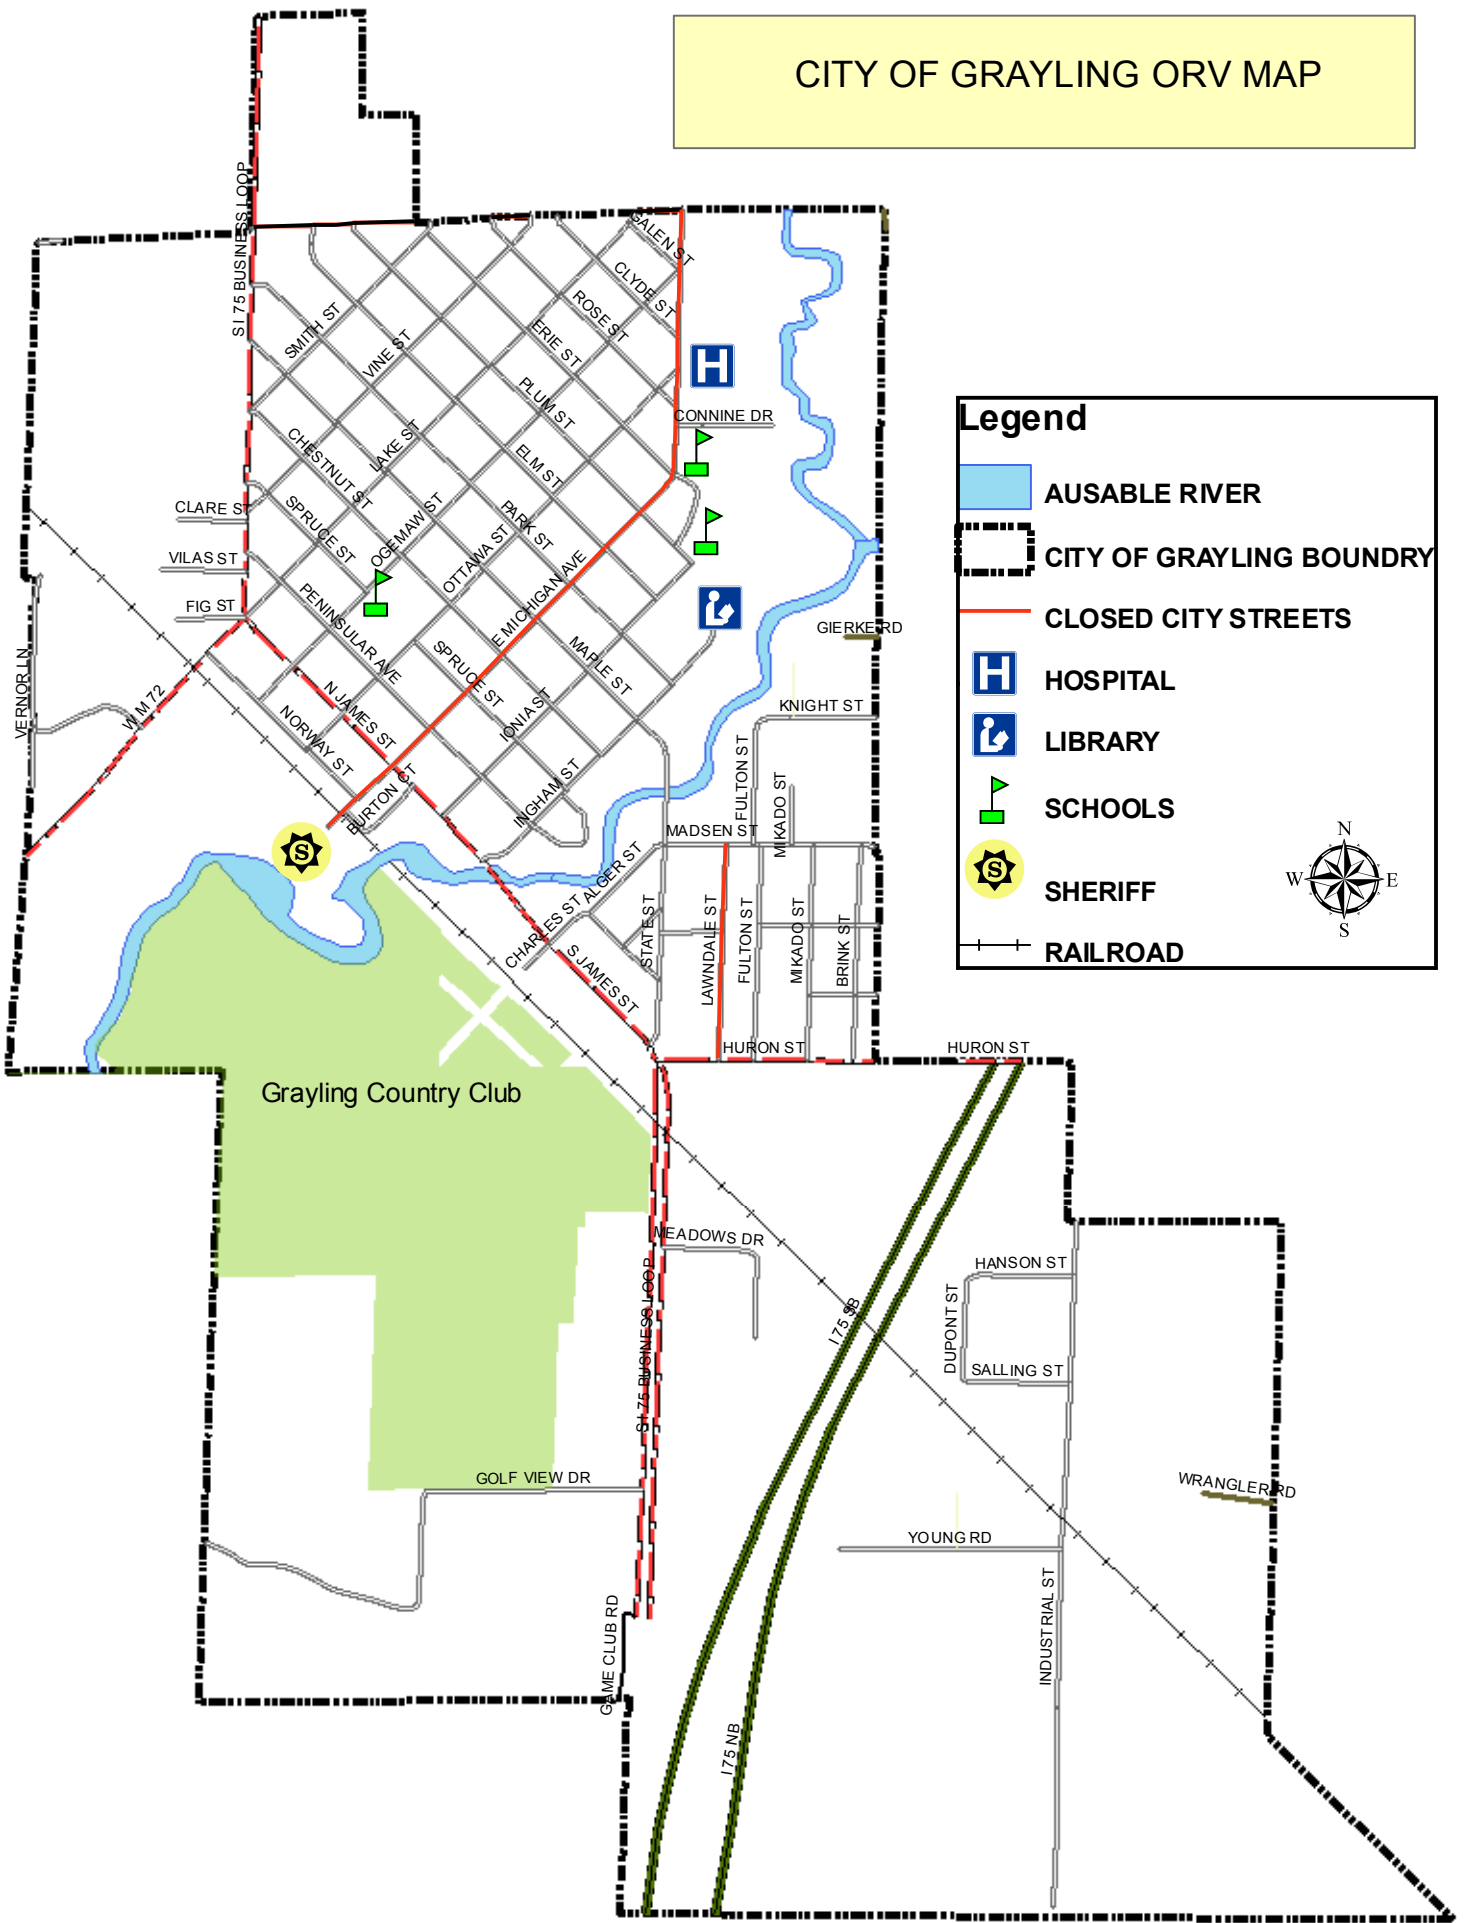

CITY OF GRAYLING ORV MAP

Legend

- AUSABLE RIVER
- CITY OF GRAYLING BOUNDRY
- CLOSED CITY STREETS
- HOSPITAL
- LIBRARY
- SCHOOLS
- SHERIFF
- RAILROAD

Grayling Country Club

SI 75 BUSINESS LOOP

CLARE S
VILAS ST
FIG ST

N JAMES ST
NORWAY ST
BURTON ST

W M 72

SALEN ST
CLYDE ST
ROSE ST
ERIE ST
PLUM ST
ELM ST

CONNINE DR

GIERKERD

KNIGHT ST
MADSEN ST
FULTON ST
MIKADO ST
BRINK ST

HURON ST

HURON ST

MEADOWS DR

HANSON ST
DUPONT ST
SALLING ST

WRANGLER RD

GOLF VIEW DR

GAME CLUB RD

175 NB
175 SB

YOUNG RD
INDUSTRIAL ST